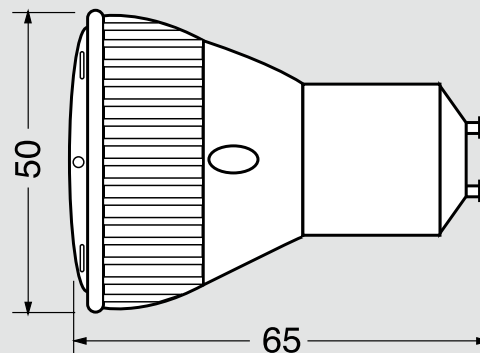

SUPERLIGHT®

GU10 3x1W

Input Voltage: 220-240 VAC Life Hours: 30000

Item NO.	Description	Power	CBCP	LED Lumens	Beam Angle	Base	Packing
19/8150	GU10 High power 3x1W cool white	4,8W	1200	240	38°	GU10	5x5x7 cm
19/8155	GU10 High power 3x1W warm white	4,8W	900	180	38°	GU10	5x5x7 cm