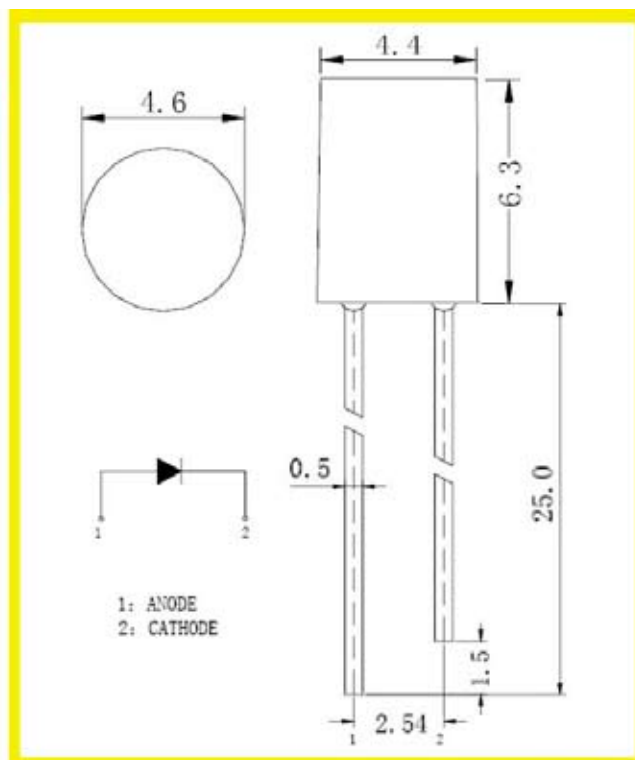

The graphic on the right shows the dimensions of the dip LED used for Fogstrip™. It is 4.4X6.3mm column shape. Each LED emits 200-1000mcd.

Part No.	Color	Length	Voltage	Current	Beam Angle	LED Q'ty	Luminous Flux
19/12600	red	1m	12V DC	0.6-0.65A	110	96pcs	150 lumnes
19/12605	green	1m	12V DC	0.6-0.65A	110	96pcs	160 lumnes
19/12610	blue	1m	12V DC	0.6-0.65A	110	96pcs	96 lumnes
19/12615	yellow	1m	12V DC	0.6-0.65A	110	96pcs	150 lumnes
19/12620	daylight white (5500-6500K)	1m	12V DC	0.6-0.65A	110	96pcs	180 lumnes
19/12621	warm white (3500K)	1m	12V DC	0.6-0.65A	110	96pcs	180 lumnes